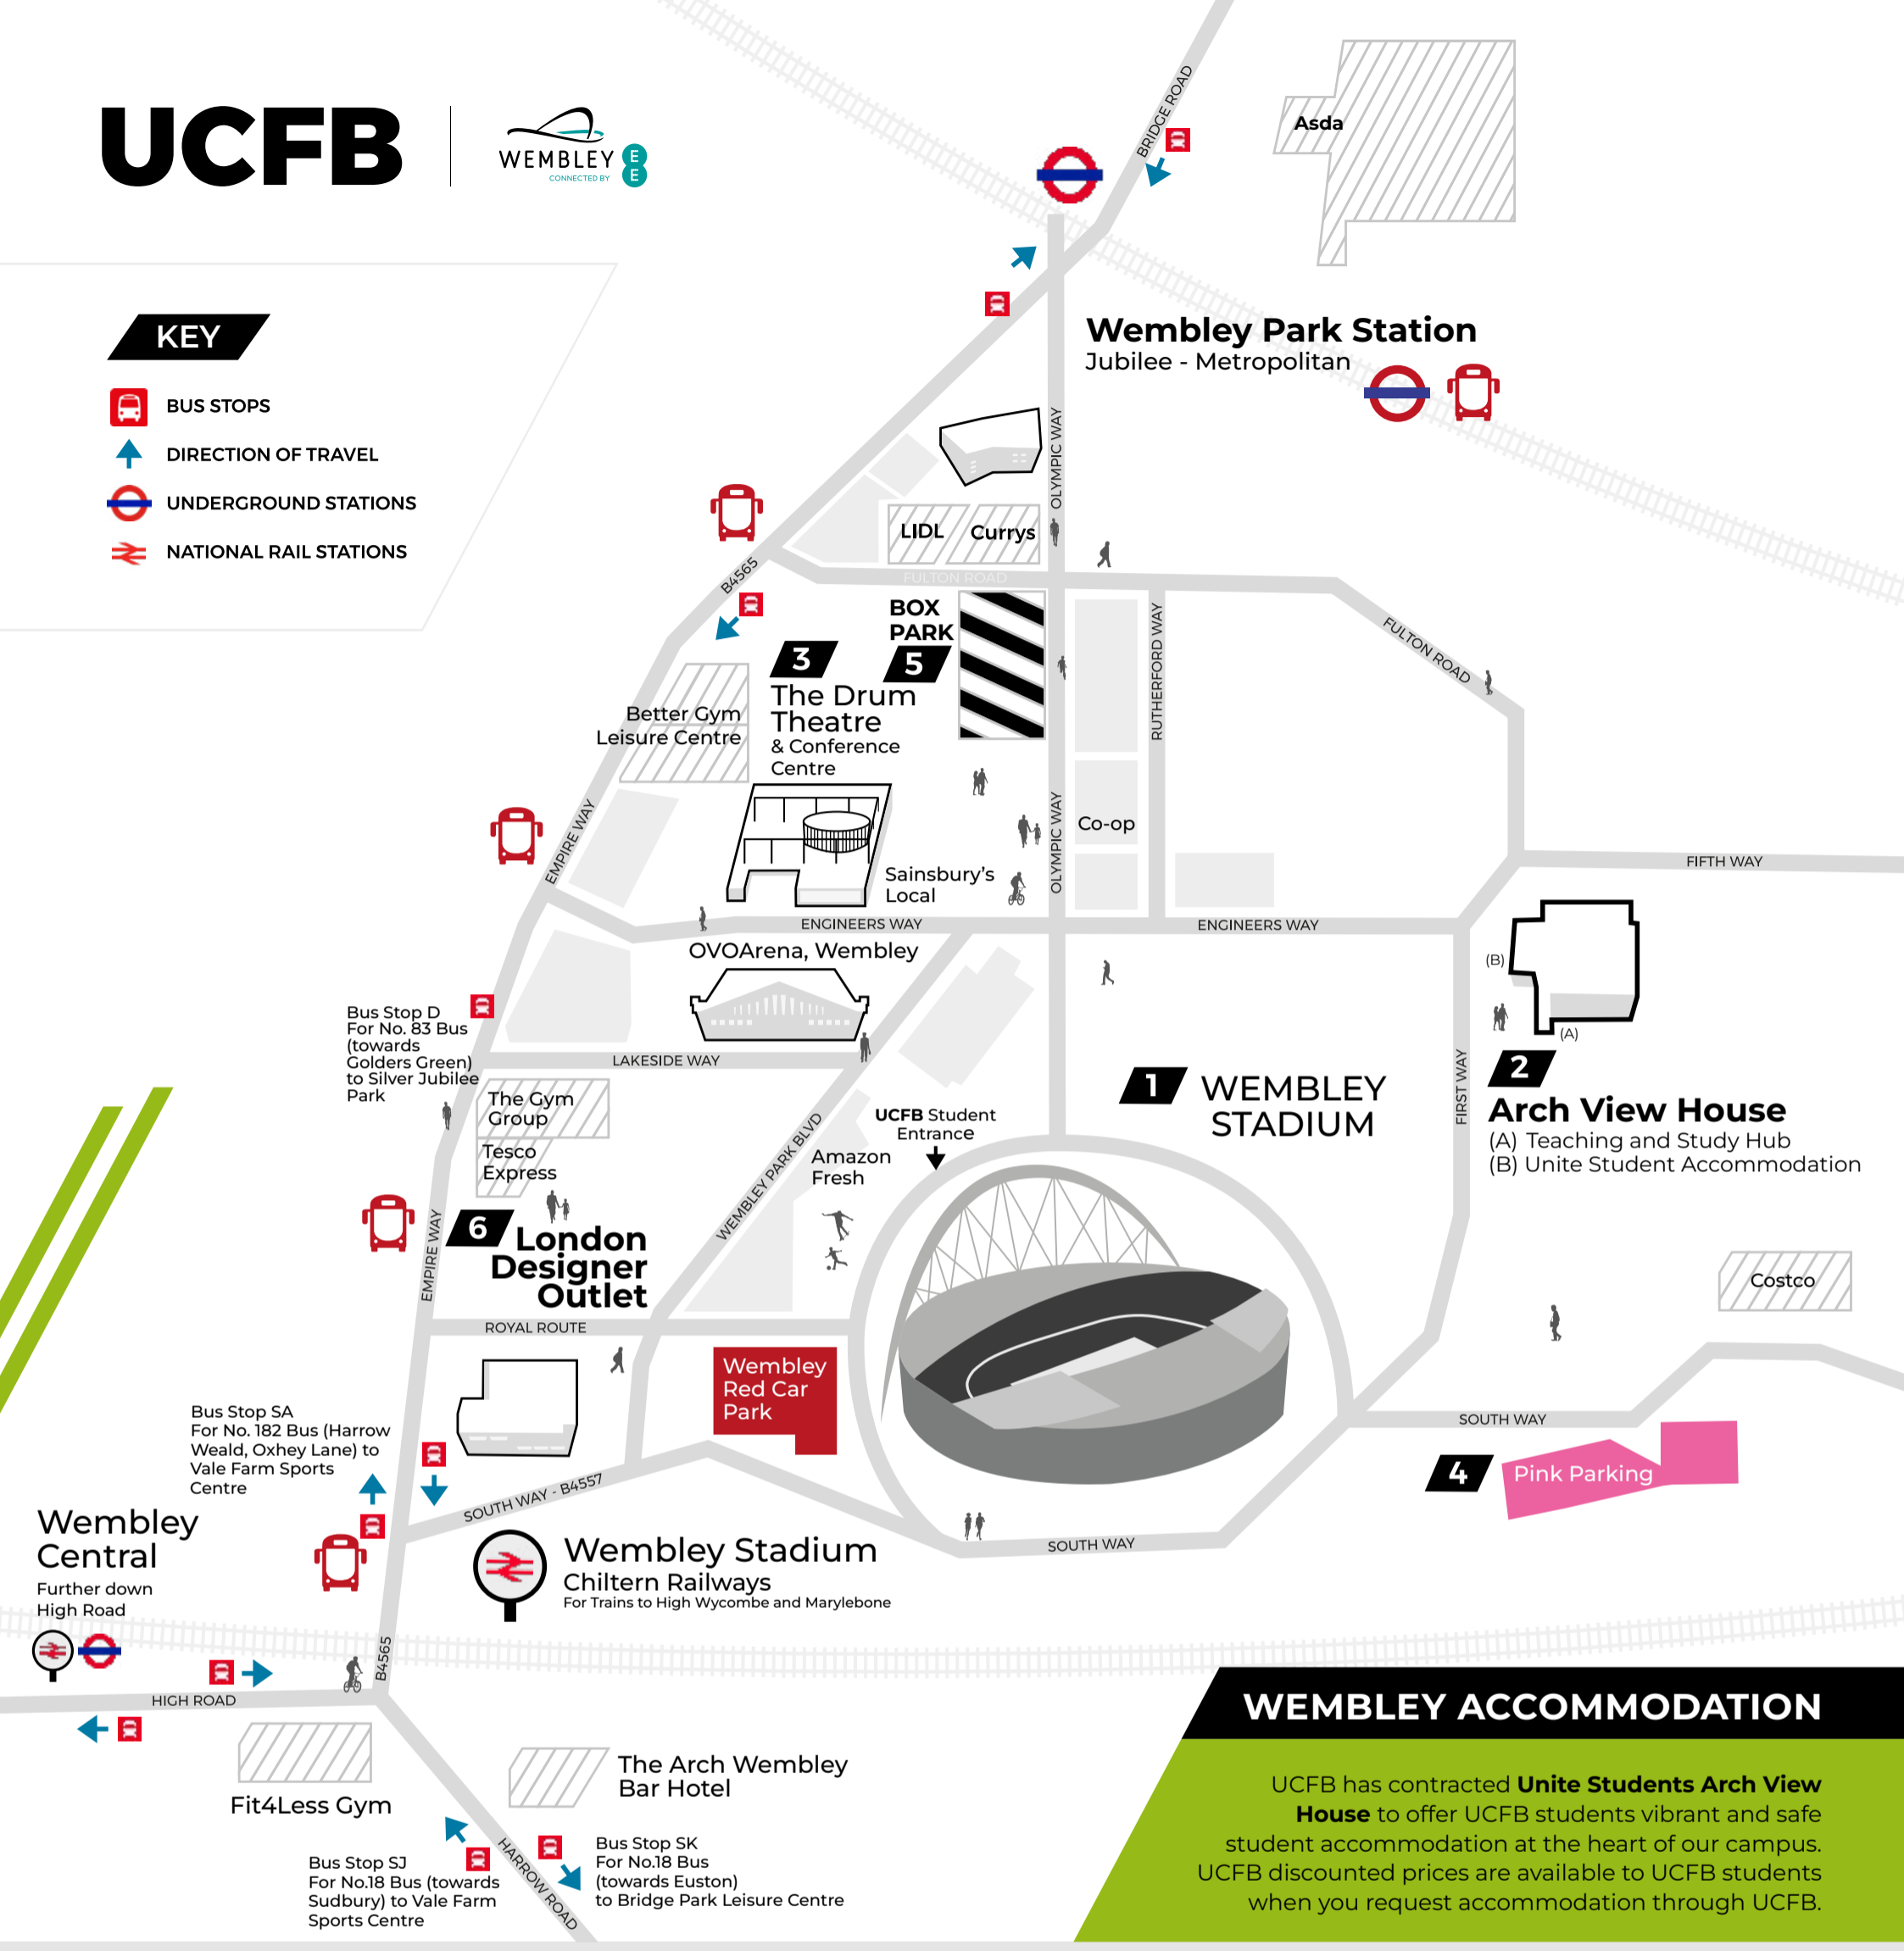

### TUBE/UNDERGROUND

**Tube Map** for London Underground Routes

Apps can be downloaded via the following:

## WEMBLEY EXTENDED CAMPUS

**Vale Farm Sports Centre**  
Approx journey time from Wembley Stadium:  
15 mins by car/24 mins by public transport

**Hendon FC Silver Jubilee Park**  
Townsend Lane, London, NW9 7NE  
Approx journey time from Wembley Stadium:  
15 mins by car/30 mins by public transport

**Bridge Park Community Leisure Centre**  
Approx journey time from Wembley Stadium:  
12 mins by car/24 mins by public transport

**KEY**

- BUS STOPS
- DIRECTION OF TRAVEL
- UNDERGROUND STATIONS
- NATIONAL RAIL STATIONS