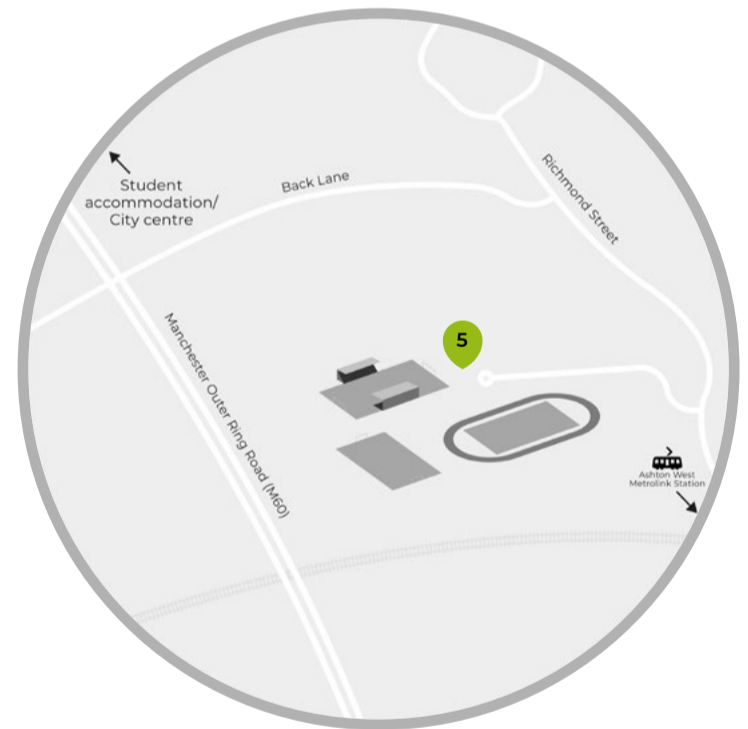

Lecture and seminar rooms, Staff office

Nearest public transport stop: MediaCity UK, 0.2 miles, 4 min walk

Distance from city centre: 25 mins via Metrolink

3 Exchange Quay

Building 7, Manchester, M5 3EP

Lecture and seminar rooms

Nearest public transport stop: Exchange Quay Metrolink stop, 0.2 miles, 5 mins walk

Distance from city centre: 25 mins via Metrolink

4 Etihad Stadium

Premier Events and ECP

Nearest public transport stop: Etihad Campus Metrolink stop, 0.2 miles, 3 mins walk

Distance from city centre: 15 mins via Metrolink

5 Curzon Ashton FC

Pitch and Seminar room

Nearest public transport stop: Ashton West Metrolink stop, 0.5 miles, 11 mins walk

Distance from city centre: 40 mins via Metrolink or 25 mins via car

Distance from city centre: Located in the city centre