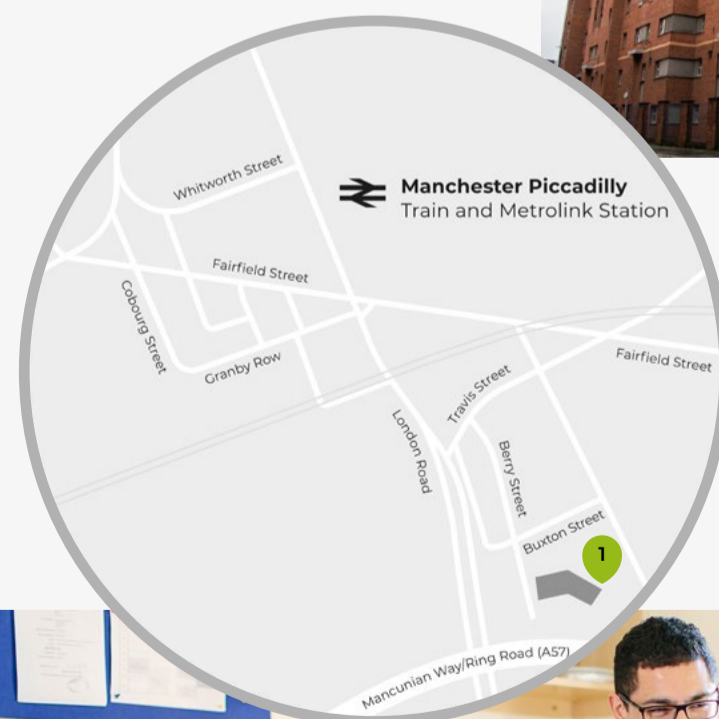

Unite Students Mill Point